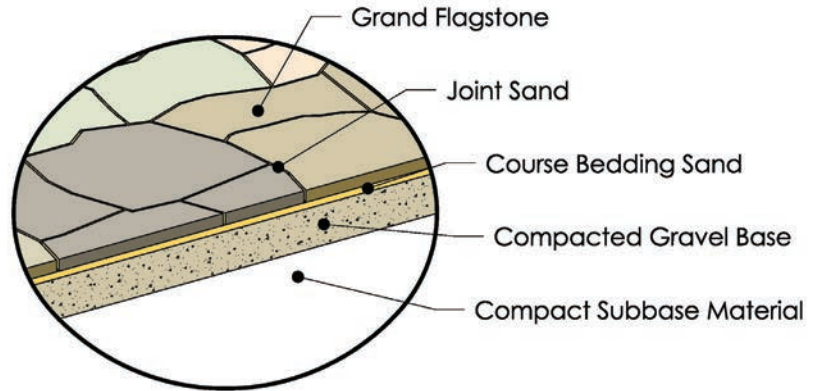

## FEATURES

- Beautiful natural stone texture.
- 15 unique shapes replicate large, irregular flagstone.
- Fast installation with easy-to-install pattern.
- Uniform thickness (1.75") = comfortable end result.
- High strength concrete = long term durability.
- Multiple natural color blends available.

## GRAND FLAGSTONE PACKAGING

Note: Outside dimensions of each layer are identical to all other layers, allowing any layer to be used anywhere in the pattern.

- 1 pallet = 90 s.f. (assumes 3/8" joint)
- 8 layers per pallet
- 2,160 lbs. per pallet
- Each pallet contains 2ea of the following layers:

TYPICAL PATTERN: Each layer is comprised of multiple individual pieces.