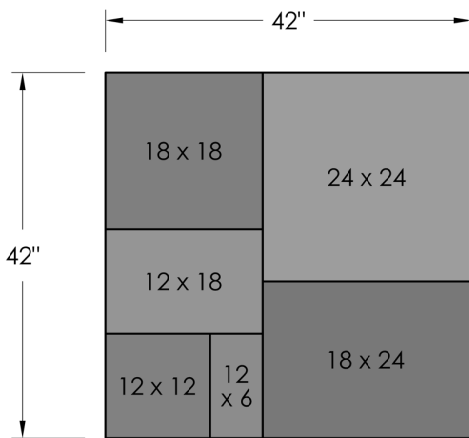

### FEATURES

- Authentic, natural, slate texture
- 6 unique shapes, 24 unique stone textures
- All sizes on every pallet = simple installation
- Uniform thickness and accurate dimensions = Fast installation and a beautiful end result
- Consistent 2" thickness.

LAYER OF PALLET

### DIMENSIONAL FLAGSTONE PALLET:

- 98 sf / pallet
- 2350# / pallet
- 8 layers / pallet
- One layer = 1 pattern